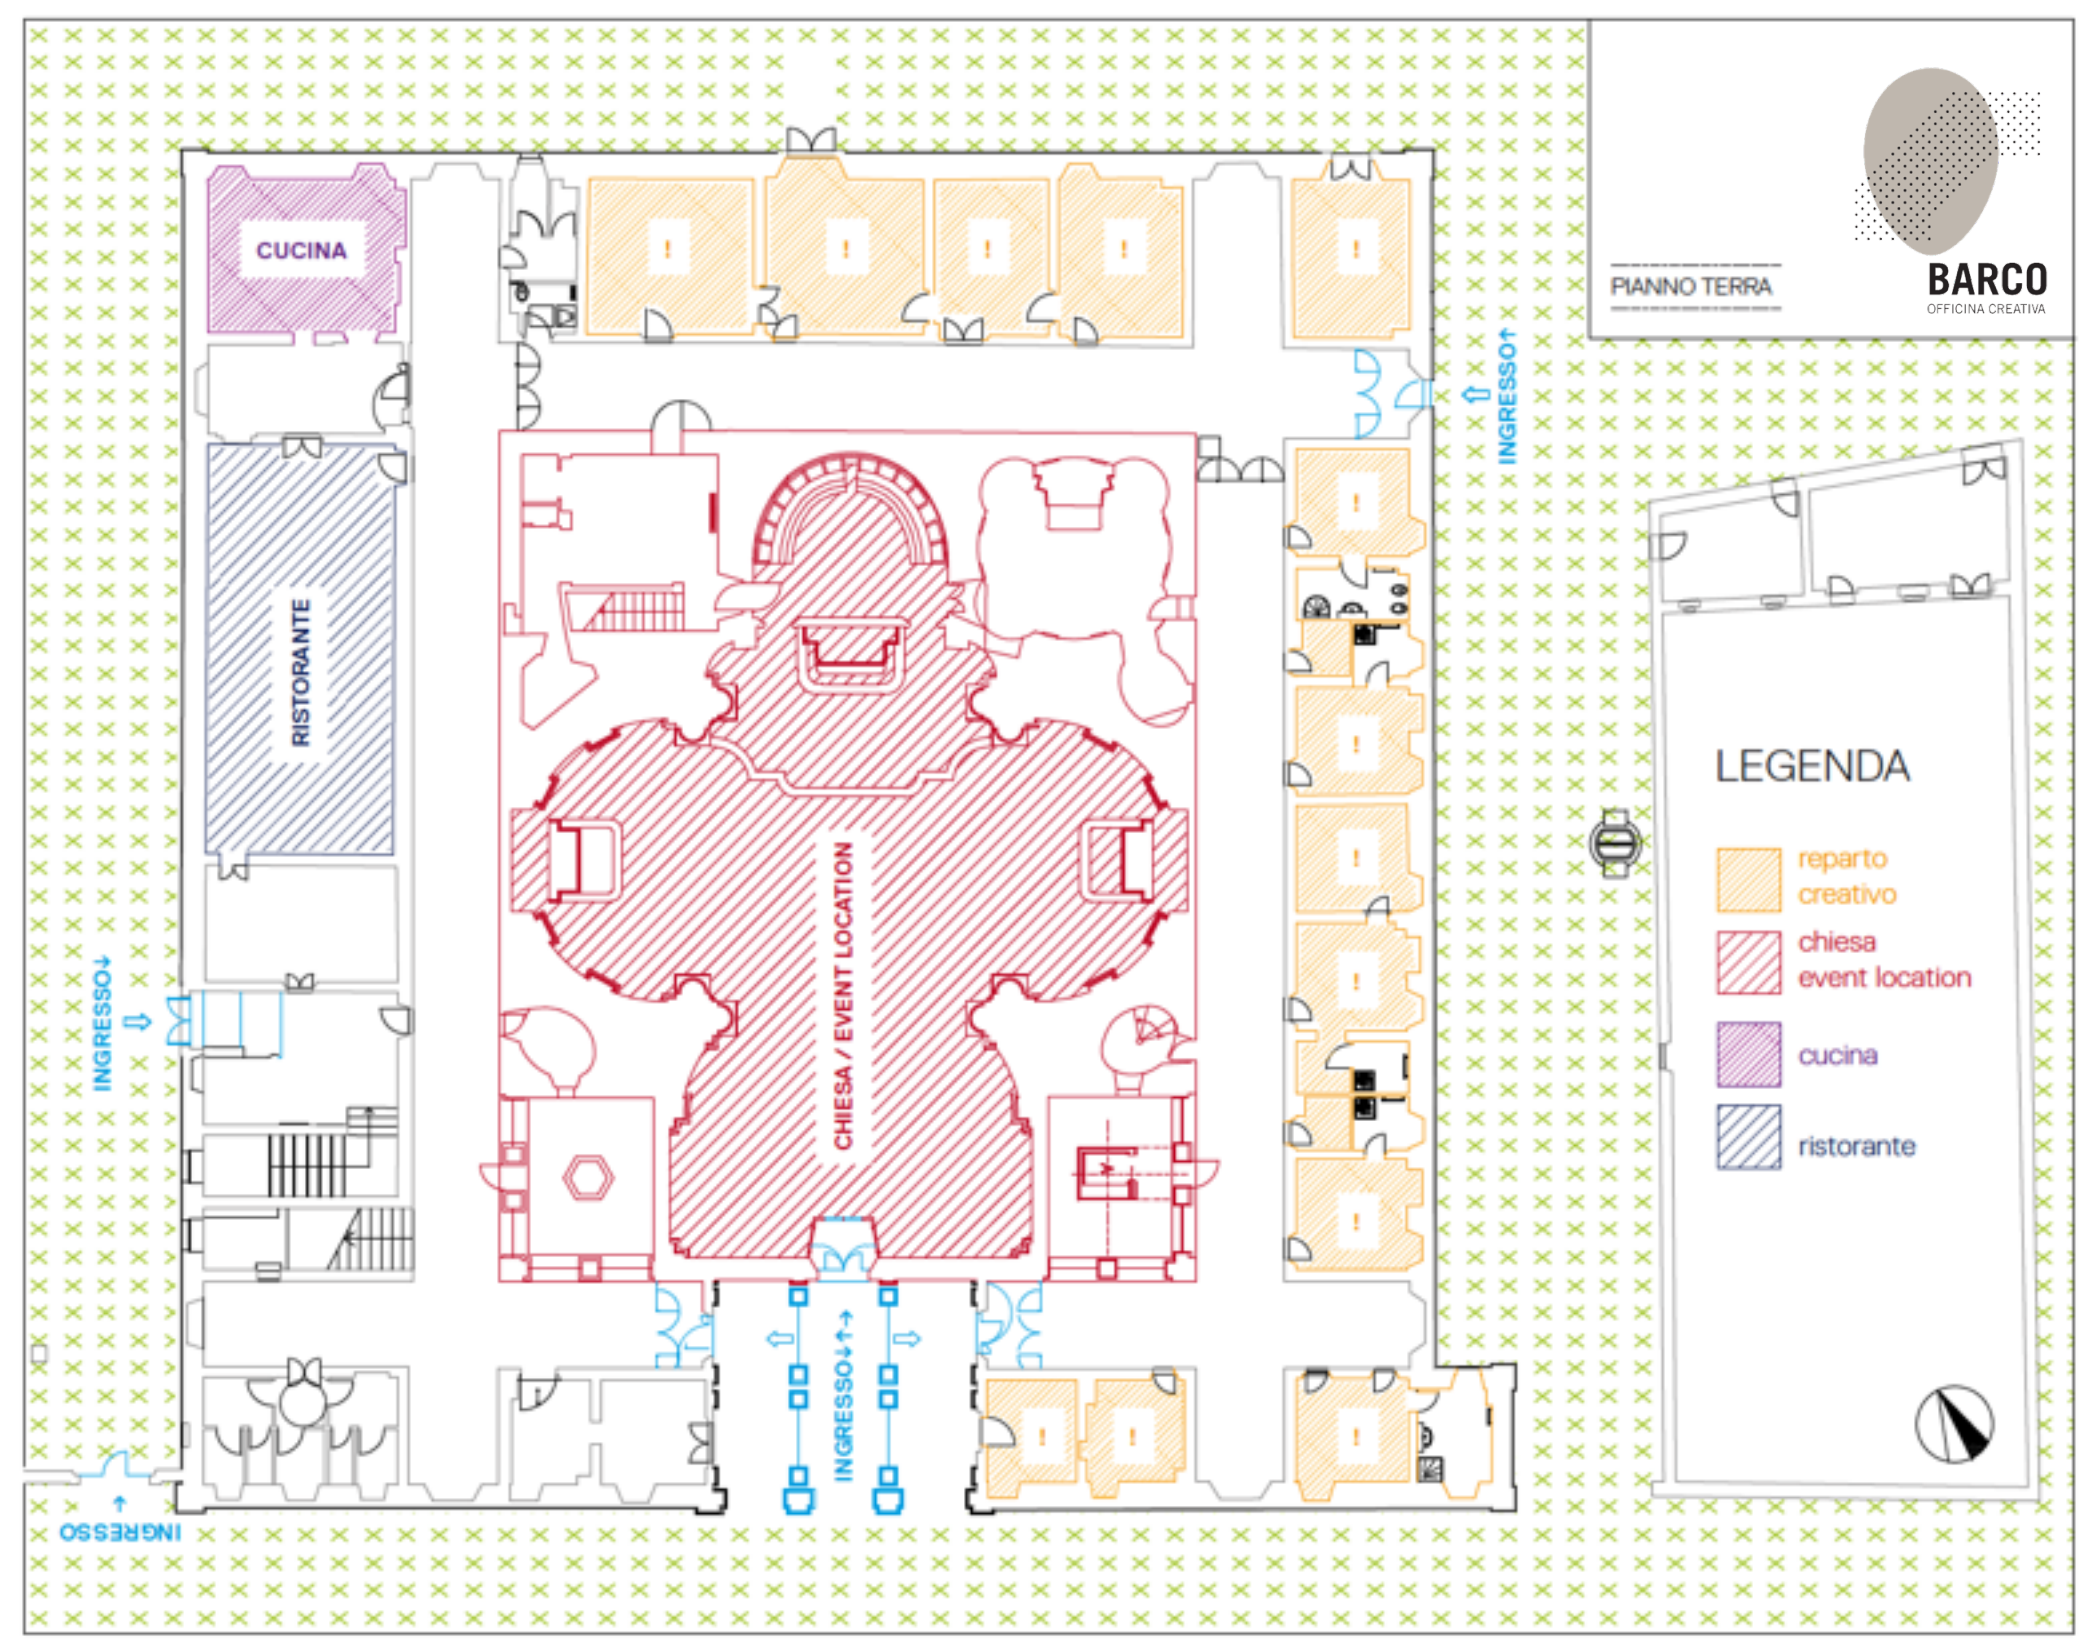

BARCO DUCALE