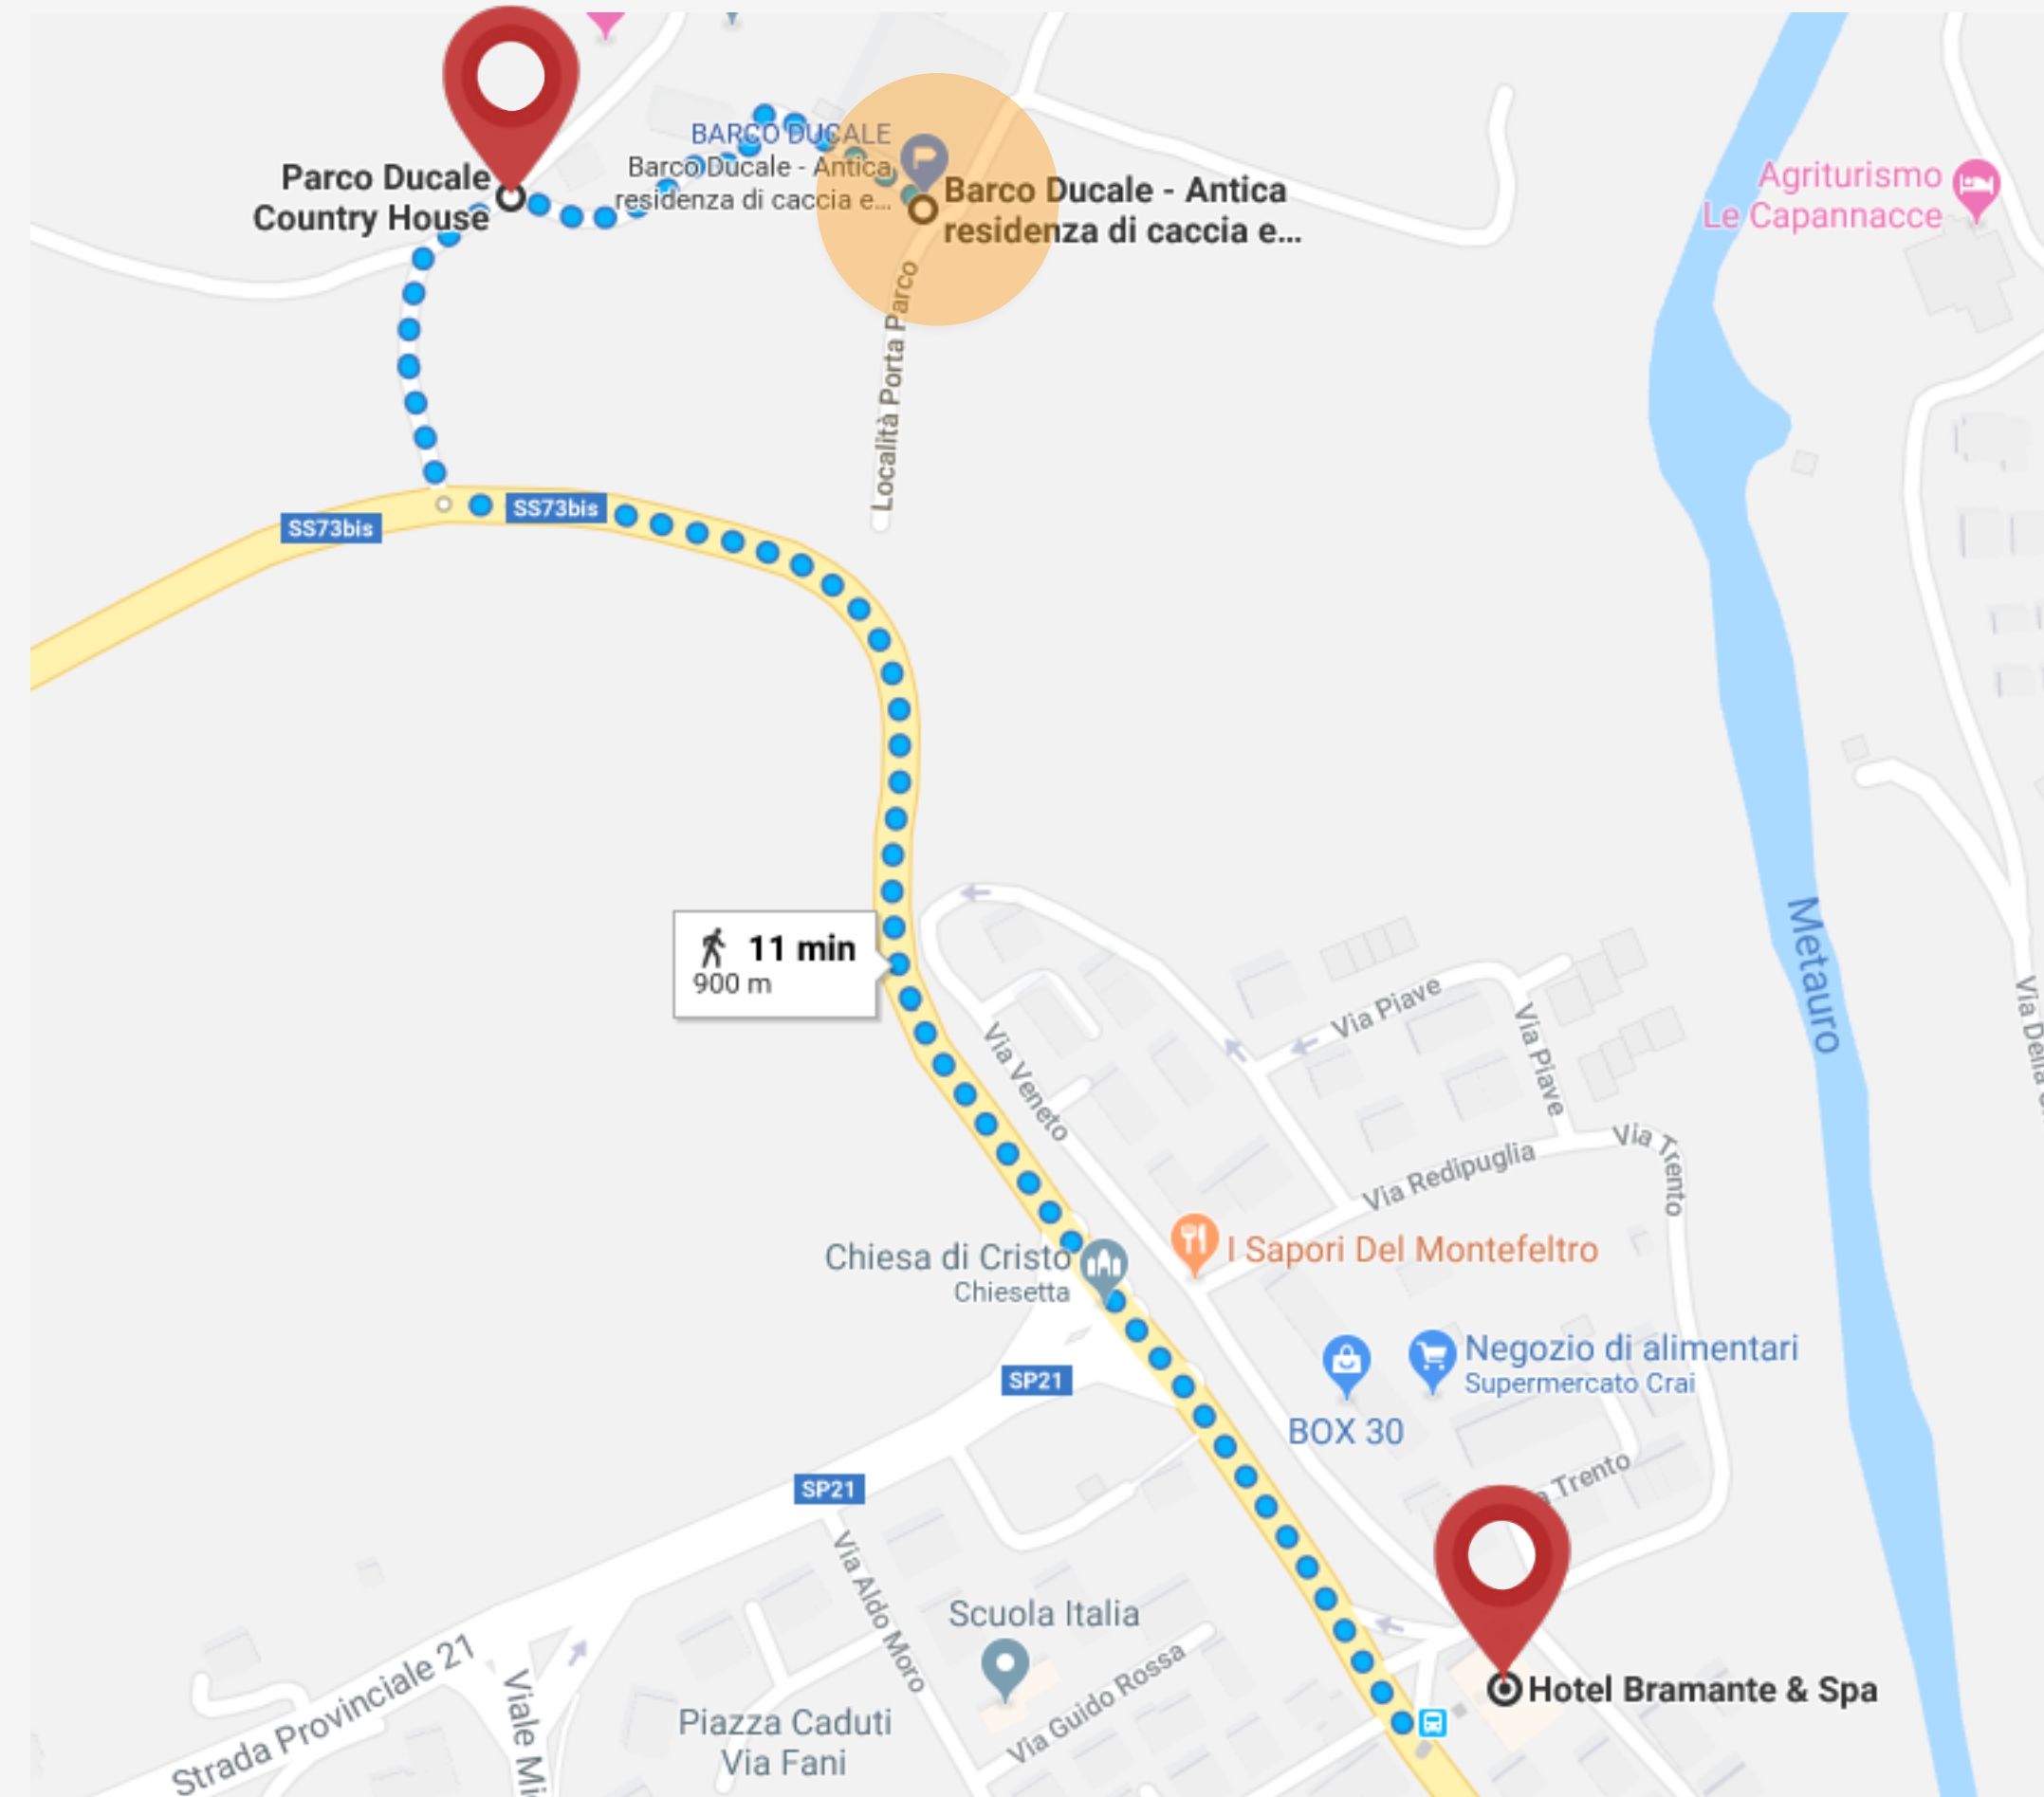

# ACCOMODATIONS

19 - 24 may 2019 BARCO DUCALE  
21 youth aged between 20-29

19 - 24 may 2019 PARCO DUCALE COUNTRY HOUSE  
or HOTEL BRAMANTE  
STEP, IED, STUDIESENTERET.NO

22 - 23 may 2019 PARCO DUCALE COUNTRY HOUSE  
or HOTEL BRAMANTE  
All the partners

# ACCOMODATIONS

PARCO DUCALE  
COUNTRY HOUSE  
2 min walking

HOTEL BRAMANTE  
10 min walking

## AIRPORTS

BOLOGNA  
222km

FIRENZE  
178km

RIMINI  
100 km

ANCONA  
100 km

## TRAIN STATION

PESARO  
52km