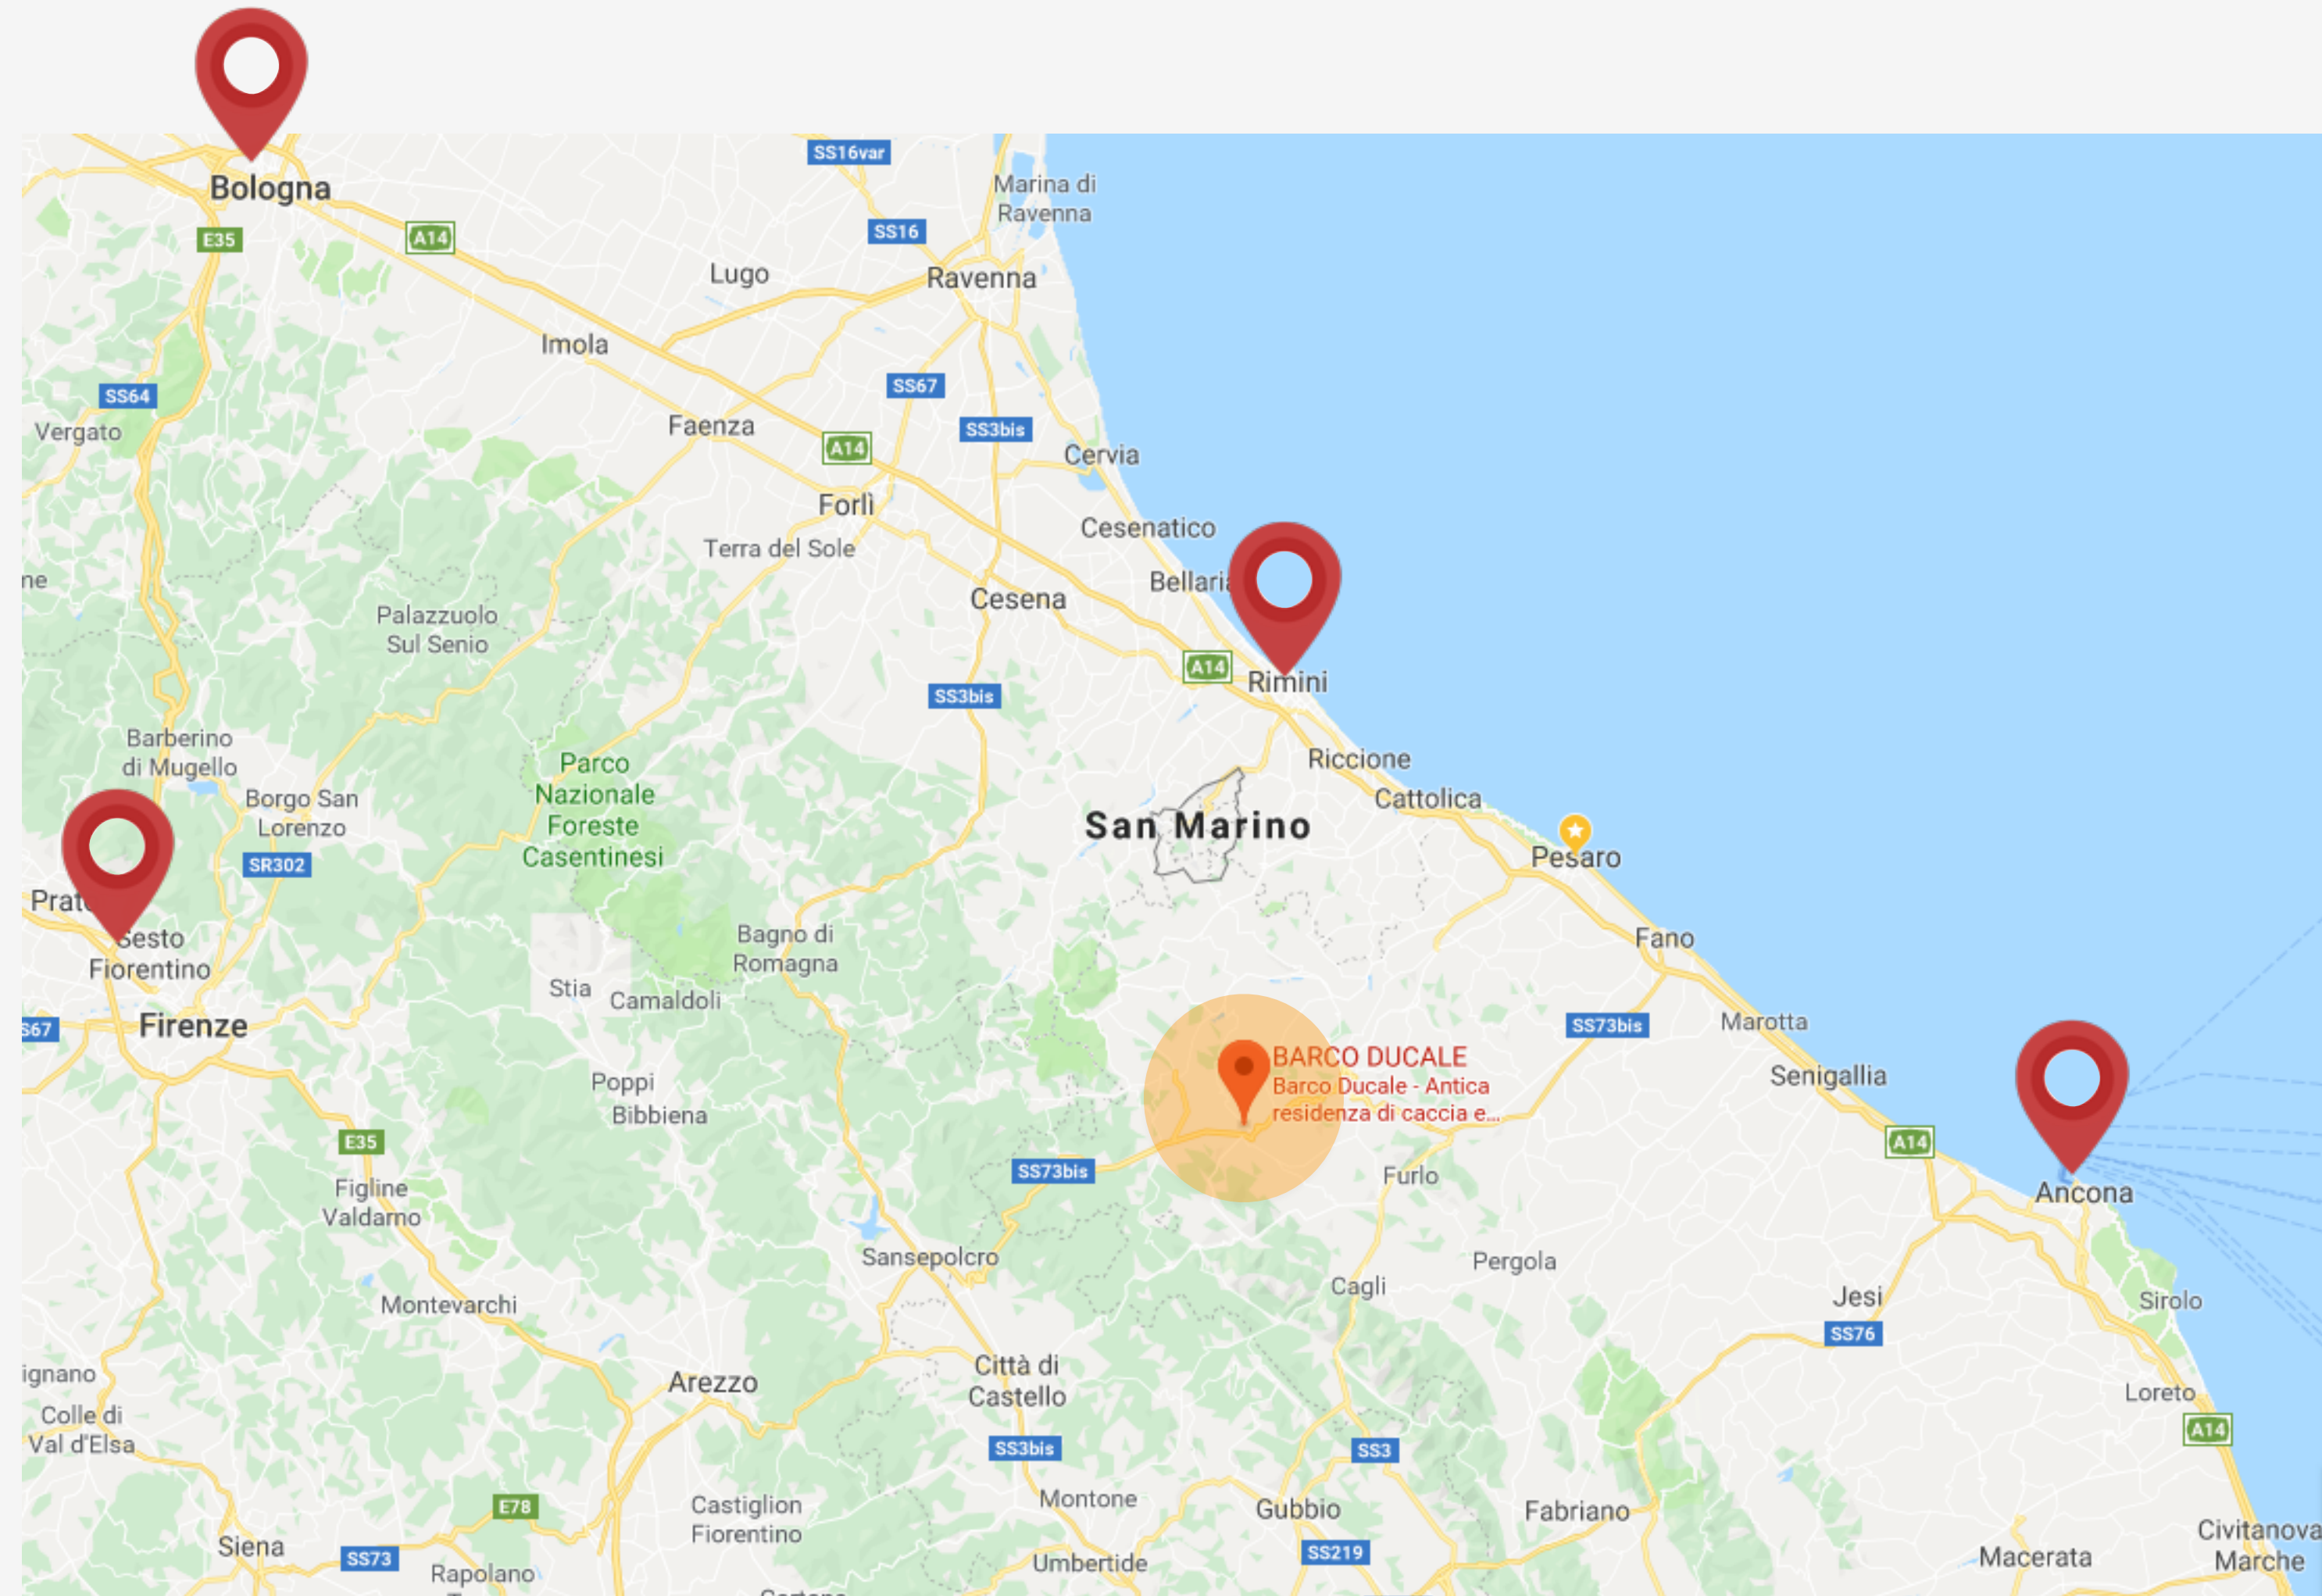

# ACCOMODATIONS

PARCO DUCALE  
COUNTRY HOUSE  
2 min walking

HOTEL BRAMANTE  
10 min walking

## AIRPORTS

BOLOGNA  
222km

FIRENZE  
178km

RIMINI  
100 km

ANCONA  
100 km

## TRAIN STATION

PESARO  
52km